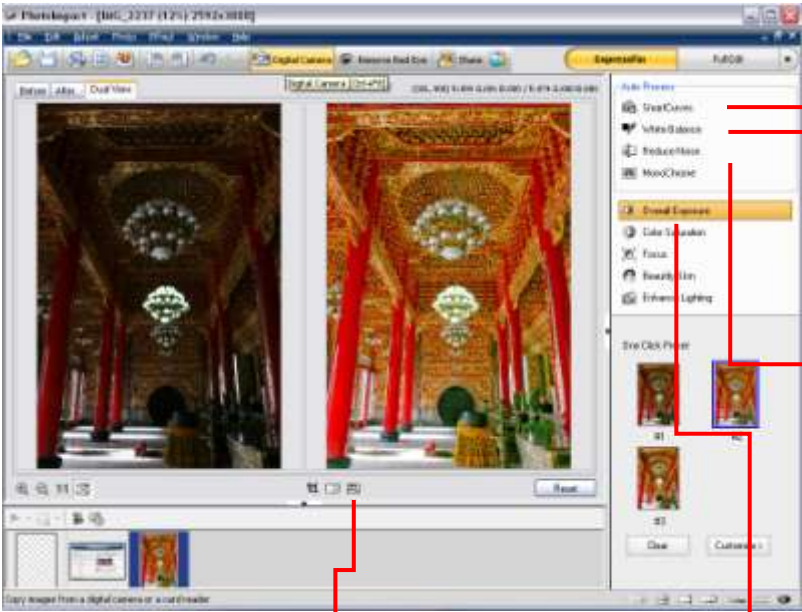

Product Tour

ExpressFix Mode

The improved layout, easy-to-understand options, and more logical workflow for automated enhancements put the everyday tools users need right at their fingertips. Instantly fix exposure, color, and composition, reduce noise and straighten shots. Beginners like the simplicity, experienced users like the efficiency.

SmartCurves
Automatically bring out details in dark areas, without overexposing the highlights.

Auto White Balance Control
Easily correct images to make colors look natural under any kind of light.

Reduce Noise
Automatically clean up digital artifacts in photos shot in low light or at high ISO settings. Especially useful for improving pics from cell phone cameras.

Straighten tool – Quickly level images that have been taken at an angle.

Auto-process Commands With a few clicks, perform further photo adjustments such as Exposure, Focus, Beautify Skin and Enhance Lighting.