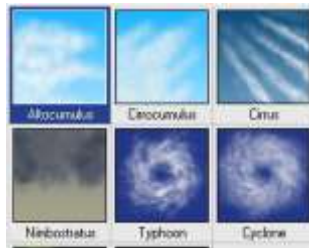

Say goodbye to dull skies! Paint natural-looking clouds or add fun effects.

- Choose from cumulus, cirrus, and stratus cloud types.
- Get creative with fantasy cloud animals, skywriting or smoke signals.