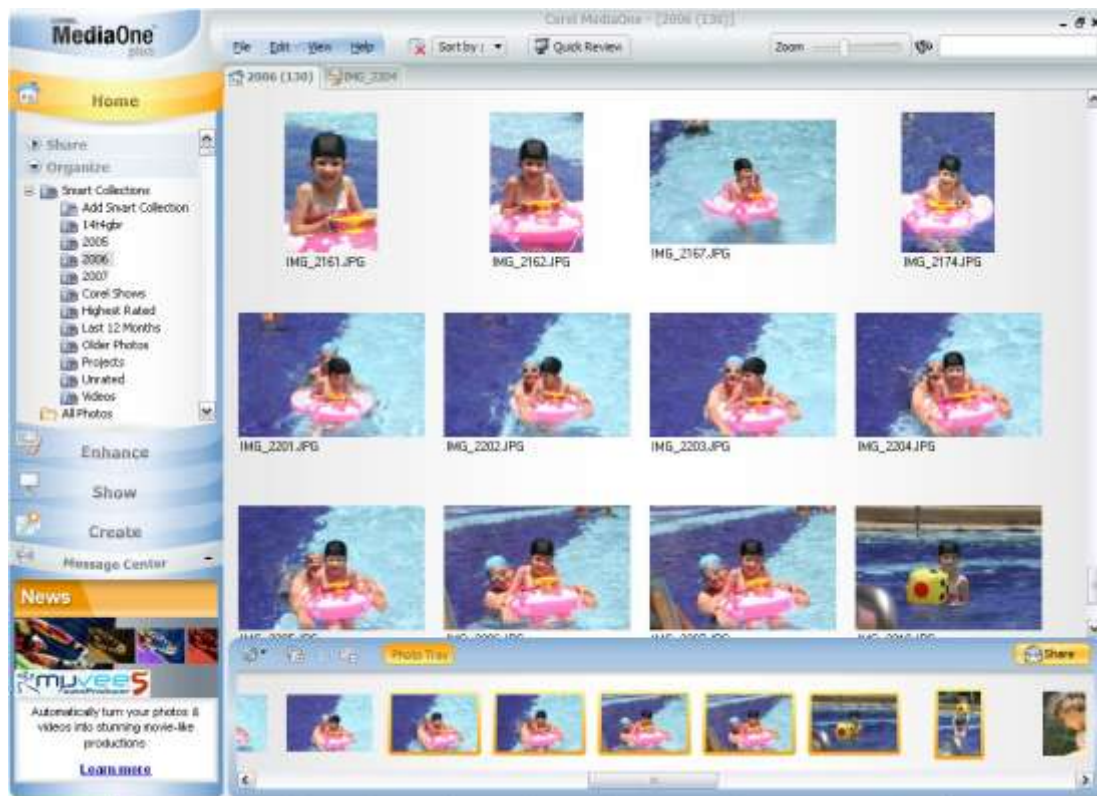

*Easily manage all your photo collections with **MediaOne Plus***