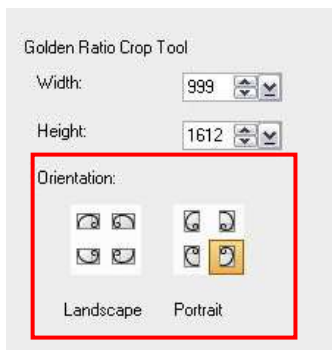

Next-generation Crop tools

PhotolImpact now offers two easy ways to recompose your pictures for more impact. Exclude unwanted details and make subjects appear more dynamic.

Golden Ratio Crop

Used by the masters, this timeless tool makes it easy to compose more powerful images. It worked for the Mona Lisa – it can work for your photos too!

Choose orientation in landscape or portrait