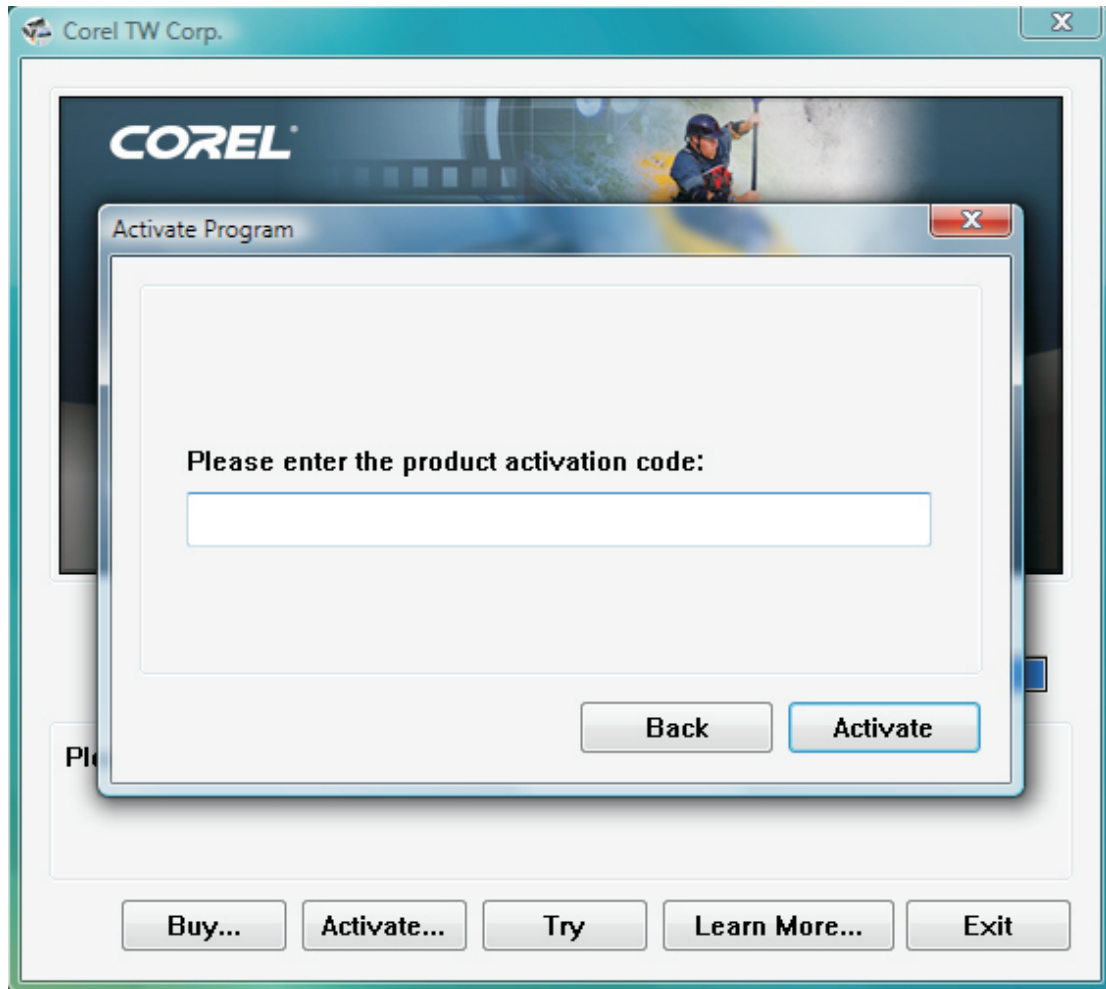

Launch VideoStudio 12 and the following options will be given to you:

1. **Buy:** Clicking the Buy option launches your default browser and will redirect you to Corel Online Store. You will be given two options: buy an unlock key or buy a Box version. Corel offers two easy methods to buy:
 - a. **Purchase key:** When you buy a Purchase Key, you can unlock trial software that is already installed on your computer.
 - b. Buy the **Box version** in the Corel E-store. This includes an install CD and printed manual. Shipping charges will apply when selecting the box version.
2. **Activate:** Clicking this button will prompt you to key in your purchased activation code. Key in your activation code and click on “Activate”;