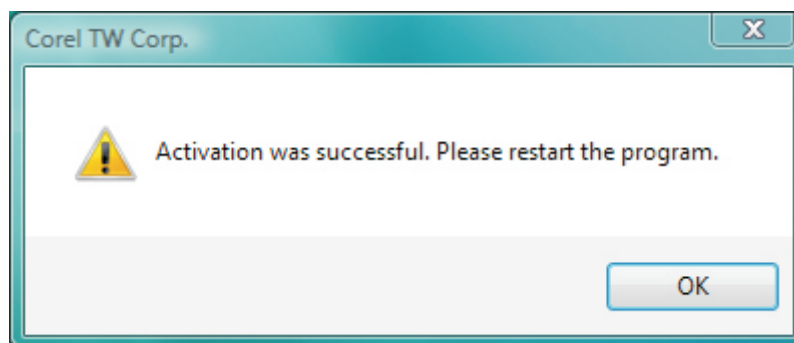

3. **Try:** you may use the program for thirty (30) days; once the trial period lapses, the program will require you to purchase and key in an activation code for you to continue the usage.
4. **Learn More:** Clicking this option launches your default browser and will redirect you to Ulead activation online guide.