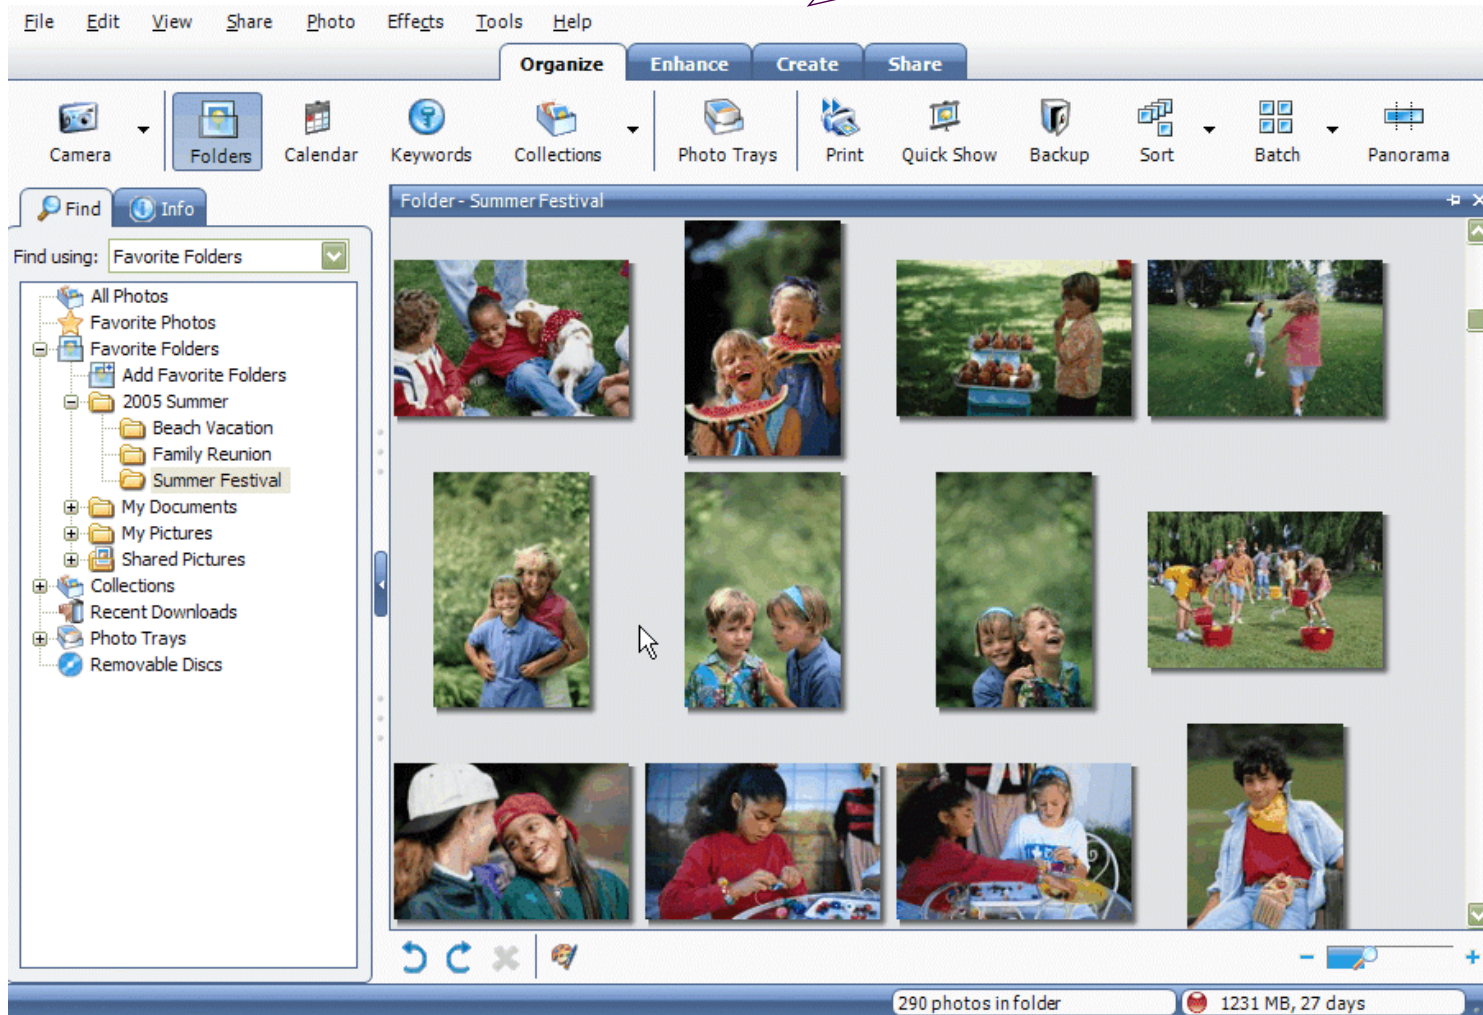

Logically Organized UI

Flexible viewing options

Easy-to-find tools