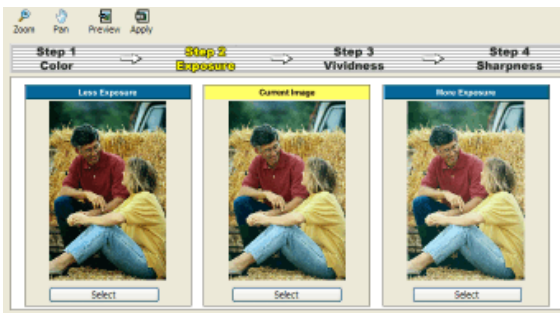

Logically Organized UI

Flexible viewing options

Easy-to-find tools

The complete photo software package

Download, View & Organize

Download in
ZERO clicks

View photos the way *you want to*

Calendar View

Backup & Protect

- PhotoSafe automatically backs-up your photos on CD
- No additional CD burning software required
- FREE PhotoRecovery software recovers accidentally deleted photos

The complete photo software package

Improve & Enhance

Make Quick Fixes, B&W, or add Frames & Edges

Easy to use
4-step
Adjust
Wizard

Create a
panorama

Create & Share

Choose from
QuickPrint &
Advanced Print

QuickCD's in
two clicks

Quickly create
stunning photo
projects.