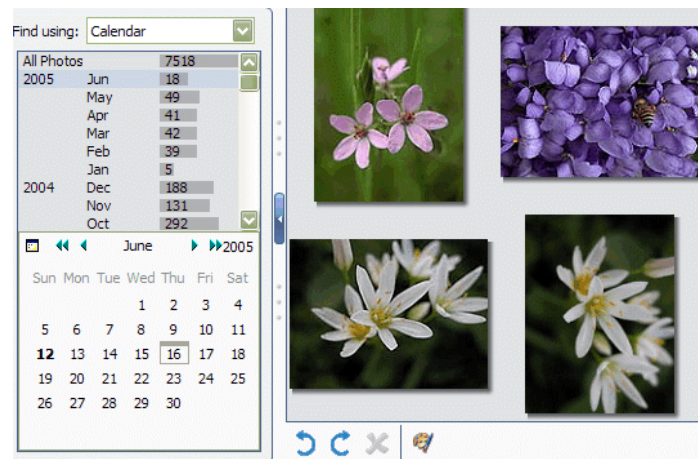

COREL®

Automatic Tools Free Up Time to Enjoy Photos More

- **New automated features free up time so users can enjoy their digital photos more**
 - ▶ **New! Corel Photo Downloader:** Automatically downloads photos and rotates vertical photos for easy viewing.
 - ▶ **New! Photo Finder:** Automatically finds all the photos on the user's computer and organizes them by the date they were taken.
 - ▶ **New! All Photos View:** Browse an entire photo collection at once.
 - ▶ **New! Photo Trays:** Gather and sort photos from various folders for e-mailing, printing, or uploading to a photo sharing Web site.
 - ▶ **New! Recent Downloads list:** Automatically keeps track of the last 10 groups of photos downloaded so users can quickly and easily locate their most recent snapshots.

Personalize and Protect Photos

- **More options to personalize and share favorite moments with family and friends**
 - ▶ Create photo calendars, greeting cards, scrapbook and album pages, collages, video CDs, multimedia slide shows, hardcover albums and other photo keepsakes- all with drag & drop simplicity.
- **Automatic recovery, backup, and storage ensure every photo is safe**
 - ▶ With billions of digital photos stored on computers every year, more and more people are vulnerable to losing important photos through system crashes or viruses.
 - ▶ Corel Photo Album 6 includes powerful PhotoSafe technology to automatically backup and safeguard photos, along with PhotoRecovery software that recovers images, movies, and sound files from all types of digital media.

Logically Organized UI

Flexible viewing options

Easy-to-find tools

The complete photo software package

Download, View & Organize

Download in
ZERO clicks

View photos the way *you want to*

Calendar View