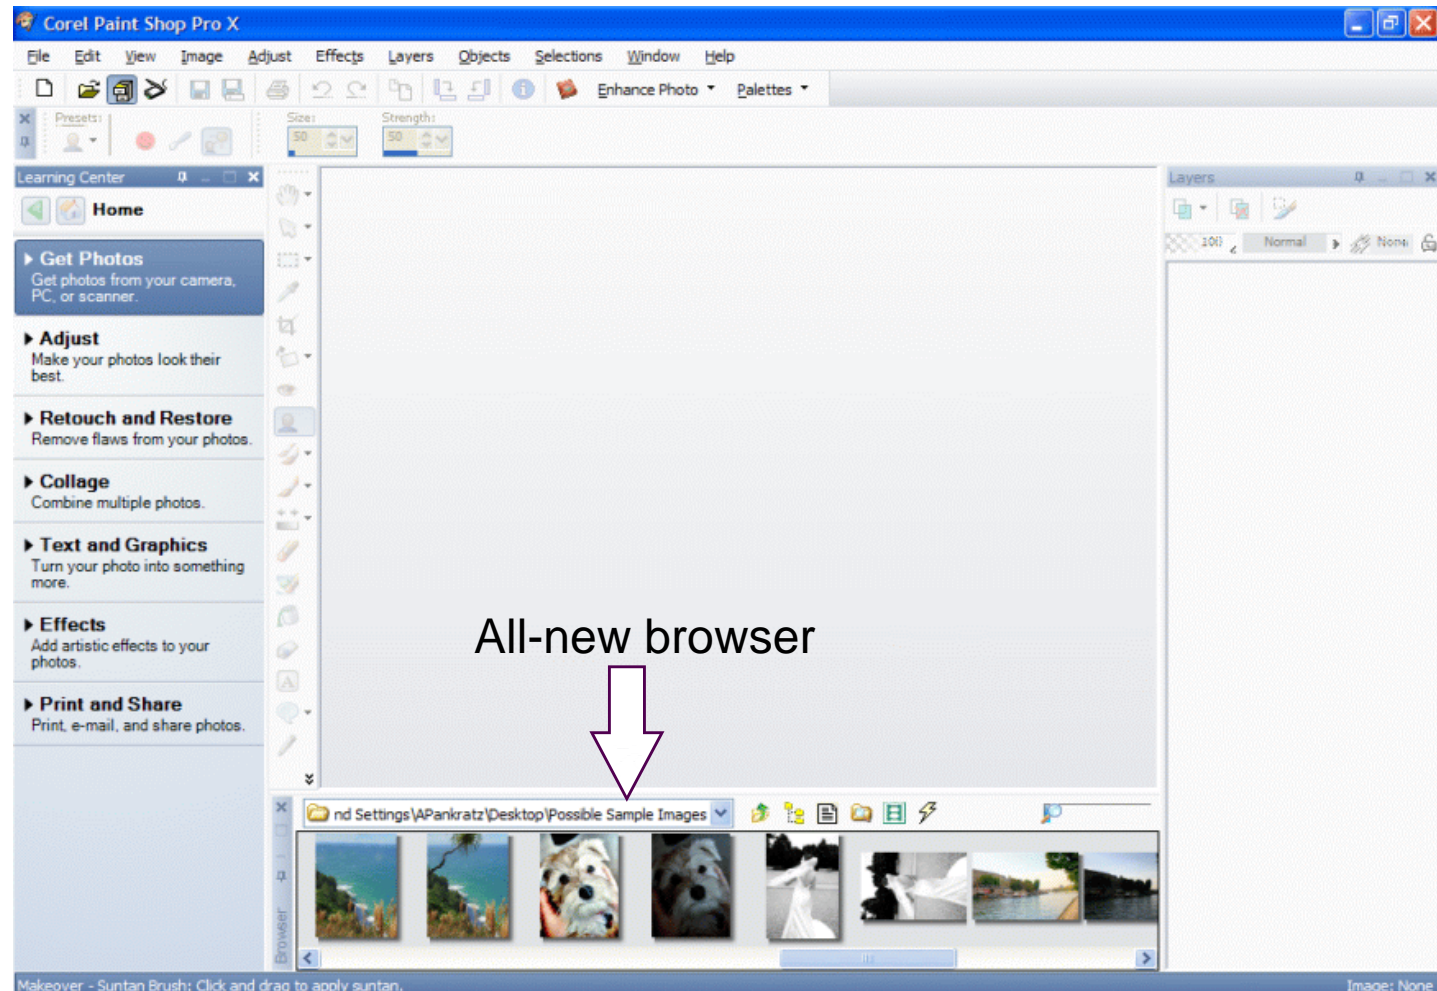

Simplified UI

Simplified UI organizes tools by task for faster project completion

Integrated Learning Center

All-new browser